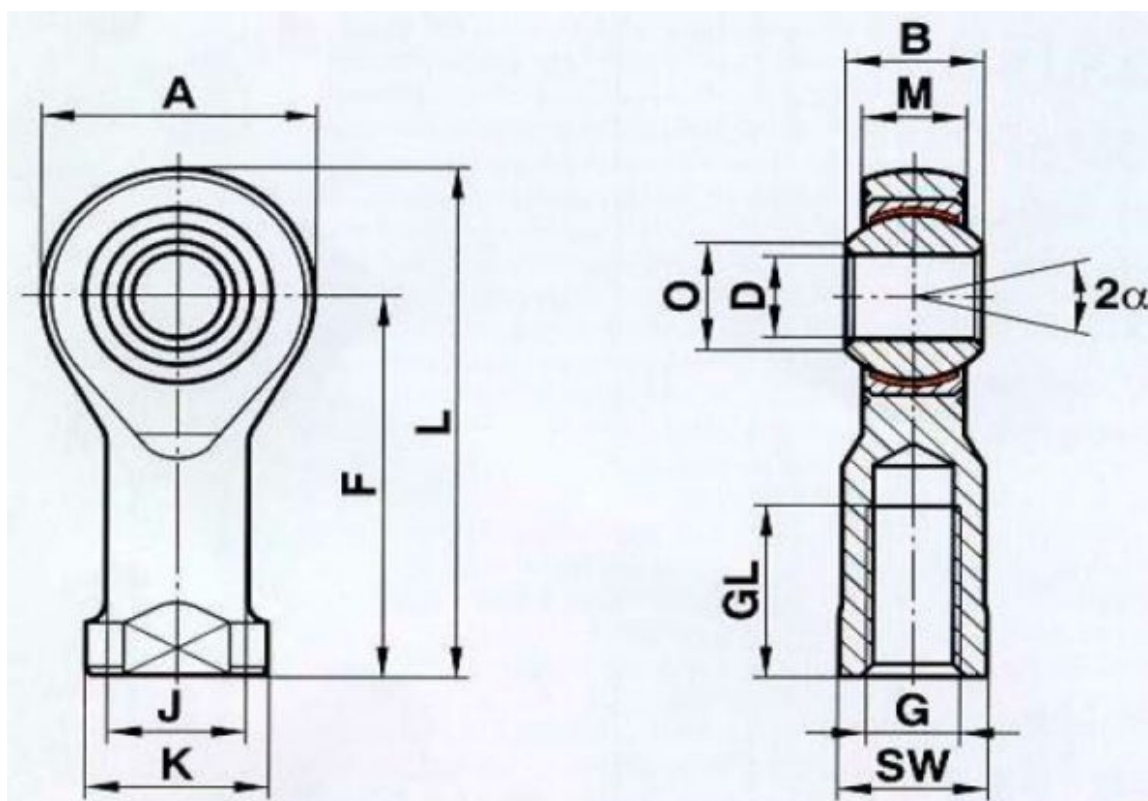

# Data Sheet

Article number: 03800010125CA

Description: Fluro rod end  
GKIW 10x1,25

## Measures

A = 28

B = 14

F = 43

G = M10

GL = 20

J = 15

K = 19

L = 57

M = 10.5

SW = 17